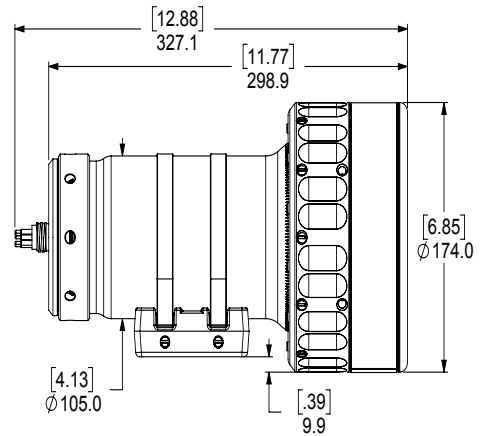

Titanium housing depth rated to 6,000 m

4033 Ruffin Road
San Diego, CA
92123-1817 USA

T: 1-800-ITS-DSPL (487-3775)
858-576-1261
F: 858-576-0219

www.deepsea.com
sales@deepsea.com

IP Apex™ SeaCam®

IPASC-4070	
Optical Specifications	
Lens	3.9 mm to 46.8 mm, F/1.8 to F/2.0
Optical Zoom	12x
Lossless Digital Zoom¹	1.6x, 20x Combined
Digital Zoom	12x, 144x Combined
Focus	Wide: 110 mm ~ Infinity Tele: 850 mm ~ Infinity
FOV in Water	Wide: 72° H x 44° V x 80° D Tele: 3.2° H x 1.8° V x 3.6° D
Video Specifications	
Image Sensor	1/2.3 in. 8.9MP CMOS
Faceplate Illumination	0.56 Lux (50 IRE)
Scene Illumination	5.3 Lux (50 IRE)
Maximum Video Resolution	3840 x 2160
Interface Specifications	
Supported Protocols	RTP, RTSP, RTMP, MPEG-2TS
Video Compression	h.264, h.265, MJPEG
Bit Rate	4 Mbps
Benchmark Latency	594ms ²
Max Frame Rate	30 FPS
Integrated Recording	4K UHD MPEG Video
Onboard Memory	256 GB (SDHC)
Configuration Settings	Browser (Chrome, Firefox, IE), ONVIF Profile S
Environmental Specifications	
Depth Rating	6,000 m
Operational Temperature	0° C to 60° C [32° F to 140° F]
Storage Temperature	-10° C to 60° C [14° F to 140° F]
Electrical Specifications	
Voltage	10~36 VDC
Power	12W max
Serial Protocol	VISCA
Mechanical Specifications	
Housing	6Al-4V Titanium
Port	Optical Glass Dome
Outer Diameter	Cowl: 174.0 mm [6.85 in.] Rear Housing: 105.0 mm [4.13 in.]
Overall Length (Without Connector)	298.9 mm [11.77 in.]
Weight in Air	6.3 kg [13.89 lbs]
Weight in Water	3.1 kg [6.83 lbs]
Connector	
Ethernet	SEACON MCBH8-NET Please contact sales for more options.

¹ Lossless Digital Zoom uses a crop factor on the high resolution sensor to magnify the image, and does not limit the full-scale resolution. Lossless Digital Zoom is available in HD resolution modes only.